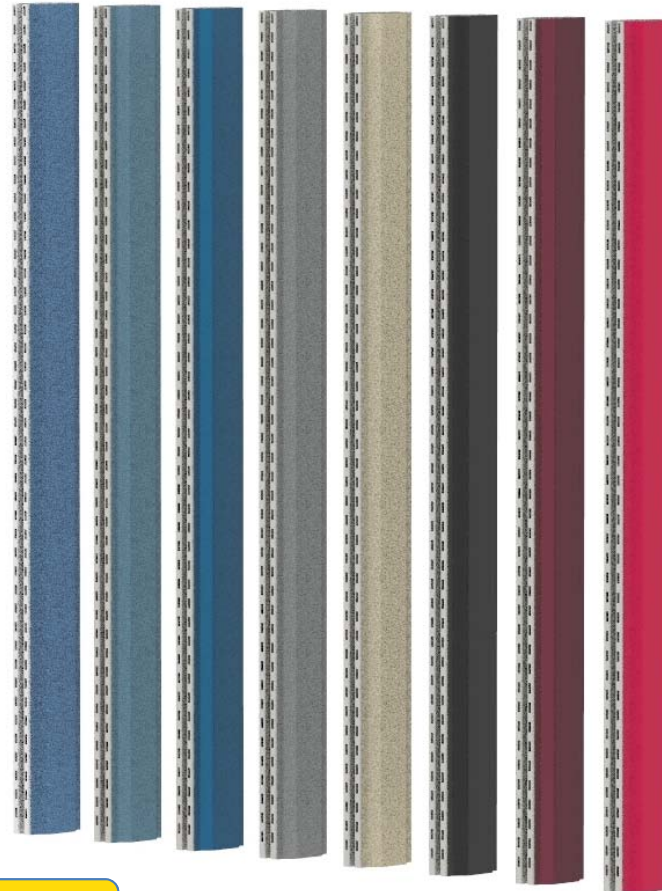

## PAINT OPTIONS

### STANDARD ARLINK COLORS

- LIGHT GRAY
- SAND

### OPTIONAL ARLINK COLORS

*(standard lead time at time of order, no upcharge)*

- BRIGHT BLUE
- BLACK

## TRIM OPTIONS

- BRIGHT BLUE
- CLASSIC BLUE
- ROYAL BLUE
- GRAY
- SAND
- BLACK
- BURGUNDY
- RED

Custom trim color requires minimum order of 2,500 feet